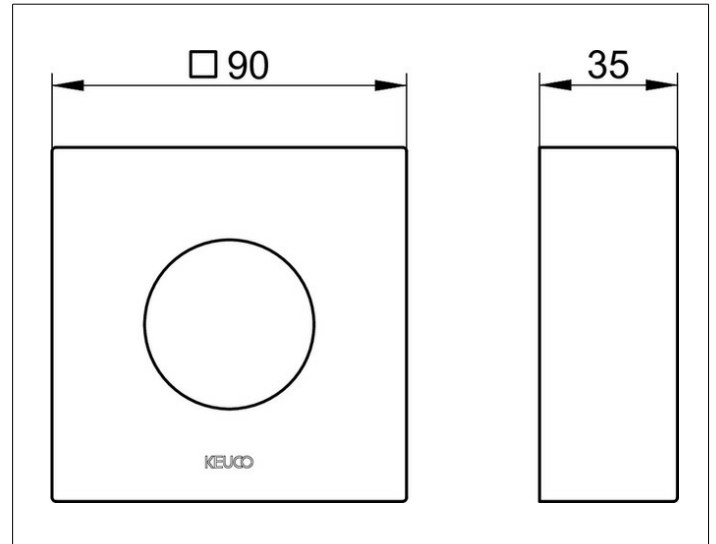

IXMO

59553050282 Extension rosette

**PRODUCT**

**DRAWING**

**PRODUCT ATTRIBUTES**

square, brass,  
for installation between tiles and finish set  
for installation of the thermostat battery in walls  
with a low wall thickness, installation depth 55 - 80 mm

**SURFACE**

brushed nickel

**DIMENSION**

Höhe 25 mm