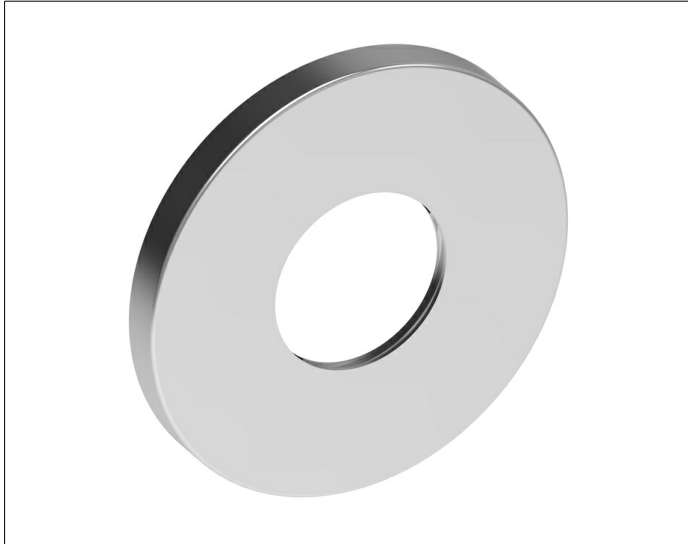

IXMO

59553130091 Decorative disc

PRODUCT

DRAWING

PRODUCT ATTRIBUTES

for thermostatic mixers,
105 mm, round, brass,
for installation between tiles and finish set

SURFACE

brushed black chrome

DIMENSION

D: 105 mm