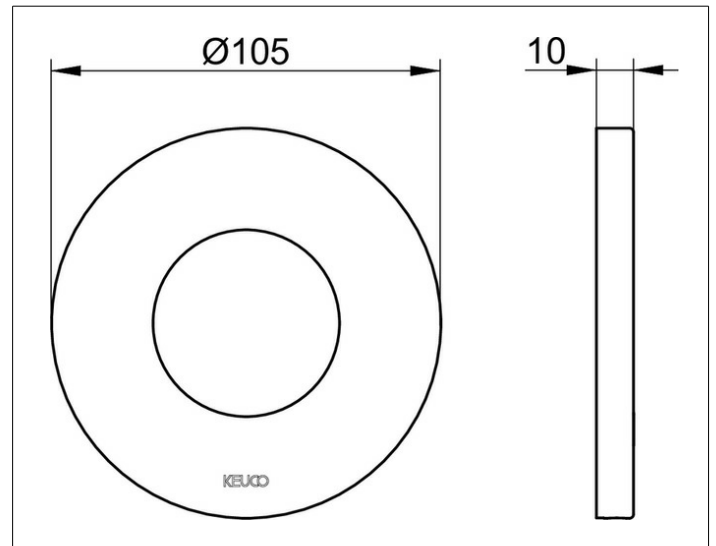

IXMO

59553130091 Decorative disc

PRODUCT

DRAWING

PRODUCT ATTRIBUTES

for thermostatic mixers,
105 mm, round, brass,
for installation between tiles and finish set

SURFACE

brushed black chrome

DIMENSION

D: 105 mm