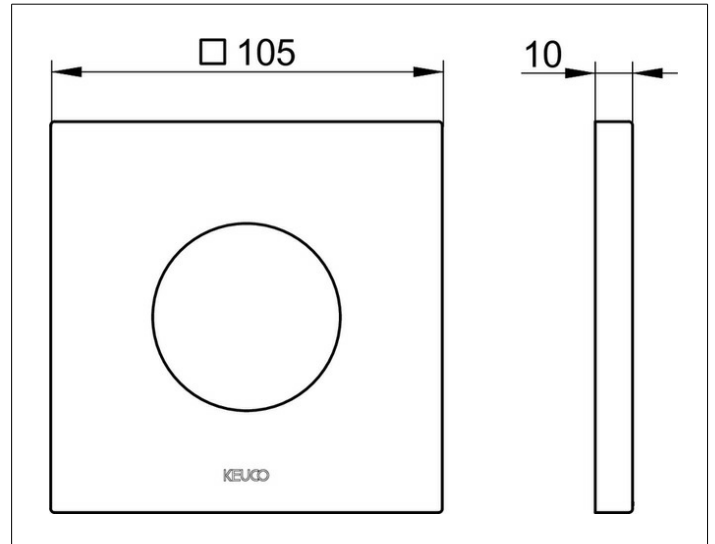

IXMO

59553130092 Decorative disc

PRODUCT

DRAWING

PRODUCT ATTRIBUTES

for thermostatic mixers,
105 x 105 mm, square, brass,
for installation between tiles and finish set

SURFACE

brushed black chrome

DIMENSION

105 x 105 mm