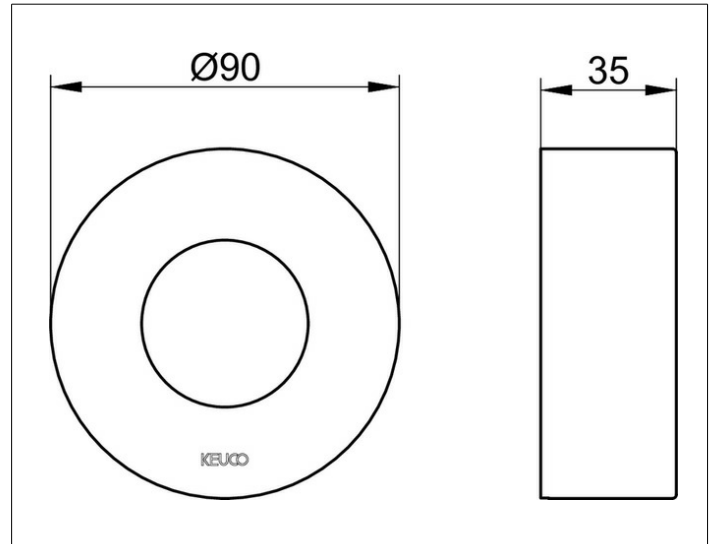

IXMO

59553130281 Extension rosette

PRODUCT

DRAWING

PRODUCT ATTRIBUTES

round, brass,
for installation between tiles and finish set
for installation of the thermostat battery in walls
with a low wall thickness, installation depth 55 - 80 mm

SURFACE

brushed black chrome

DIMENSION

Höhe 25 mm