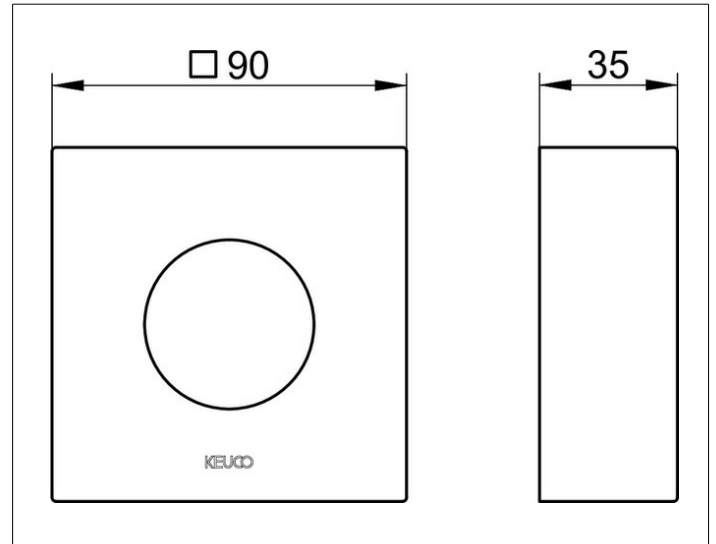

IXMO

59553130282 Extension rosette

PRODUCT

DRAWING

PRODUCT ATTRIBUTES

square, brass,
for installation between tiles and finish set
for installation of the thermostat battery in walls
with a low wall thickness, installation depth 55 - 80 mm

SURFACE

brushed black chrome

DIMENSION

Höhe 25 mm