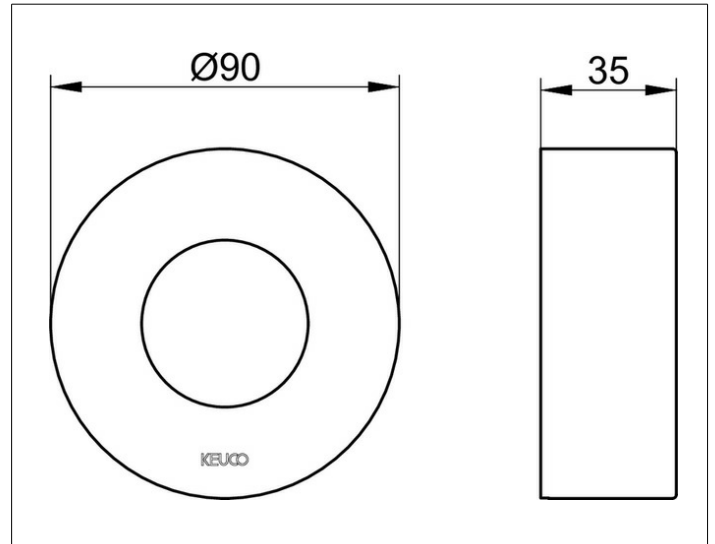

IXMO

59553370281 Extension rosette

PRODUCT

DRAWING

PRODUCT ATTRIBUTES

round, brass,
for installation between tiles and finish set
for installation of the thermostat battery in walls
with a low wall thickness, installation depth 55 - 80 mm

SURFACE

black matt

DIMENSION

Höhe 25 mm