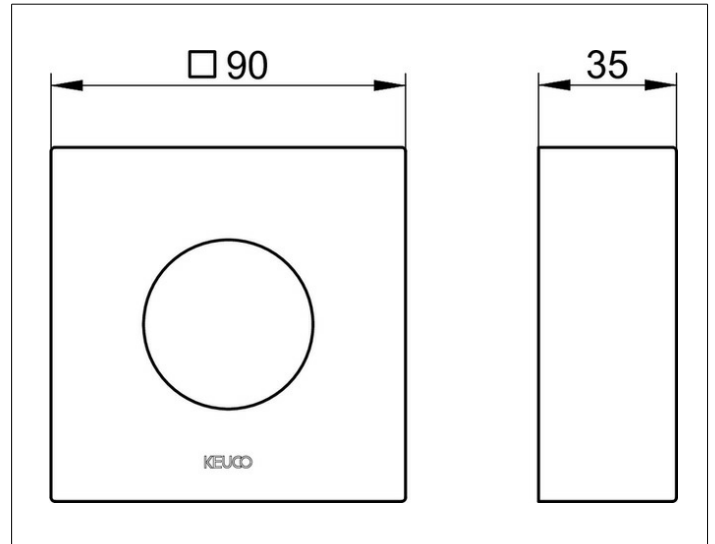

IXMO

59553370282 Extension rosette

PRODUCT

DRAWING

PRODUCT ATTRIBUTES

square, brass,
for installation between tiles and finish set
for installation of the thermostat battery in walls
with a low wall thickness, installation depth 55 - 80 mm

SURFACE

black matt

DIMENSION

Höhe 25 mm