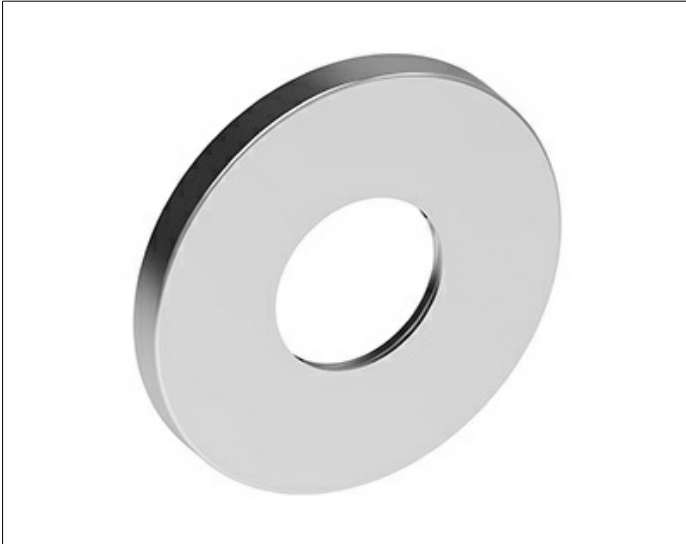

IXMO

59556010091 Decorative disc

PRODUCT

DRAWING

PRODUCT ATTRIBUTES

for stop and diverter valves/IXMO_solo thermostatic mixer
105 mm, round, brass,
for installation between tiles and finish set

SURFACE

chrome-plated

DIMENSION

D: 105 mm