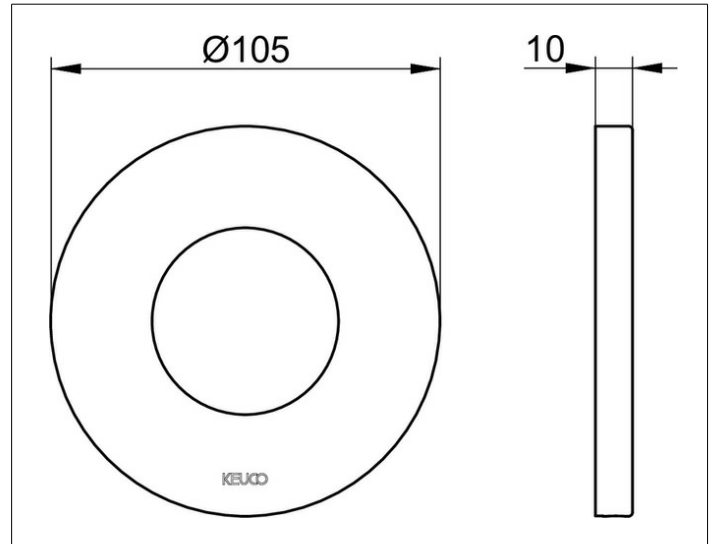

IXMO

59556010091 Decorative disc

PRODUCT

DRAWING

PRODUCT ATTRIBUTES

for stop and diverter valves/IXMO_solo thermostatic mixer
105 mm, round, brass,
for installation between tiles and finish set

SURFACE

chrome-plated

DIMENSION

D: 105 mm