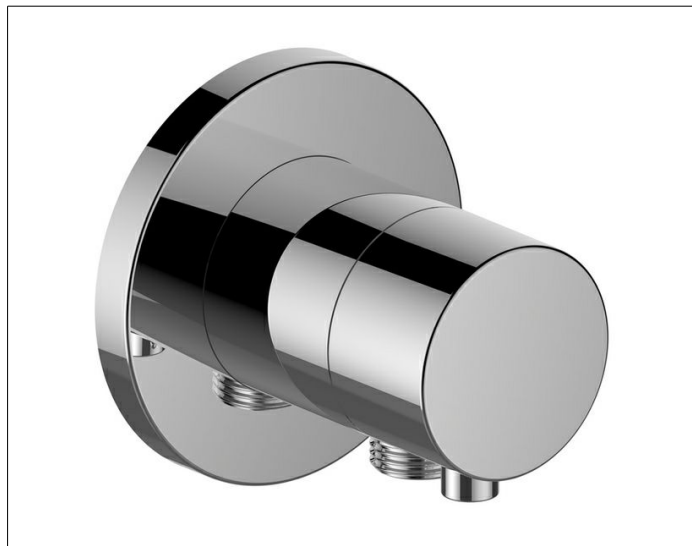

IXMO

59556011101 2-way diverter valve with wall outlet for shower hose DN 15

PRODUCT

DRAWING

PRODUCT ATTRIBUTES

Set complete with:
handle, casing, rosette (round) and diverter valve,
inherently safe against backflow,
suitable for rough part no. 59556 000170

SURFACE

chrome-plated

DIMENSION

IXMO Comfort, rund

SPECIFICATIONS

KEUCO IXMO 2-way diverter valve
with wall outlet for shower hose DN 15, 59556011101
chrome-plated 2-way diverter valve,
IXMO Comfort lever with round rosette,
freely positionable, with backflow preventer,
installation depth 80 - 110 mm,
with adjustment facilities whilst assembling,
for handle and rosette,
with hose connection G1/2 inch,
rosette diameter 90 mm, 10 mm thick,
total depth 80 mm,
set complete with:
handle, sleeve, rosette (round) and diverter valve,
suitable for rough part no. 59556000170