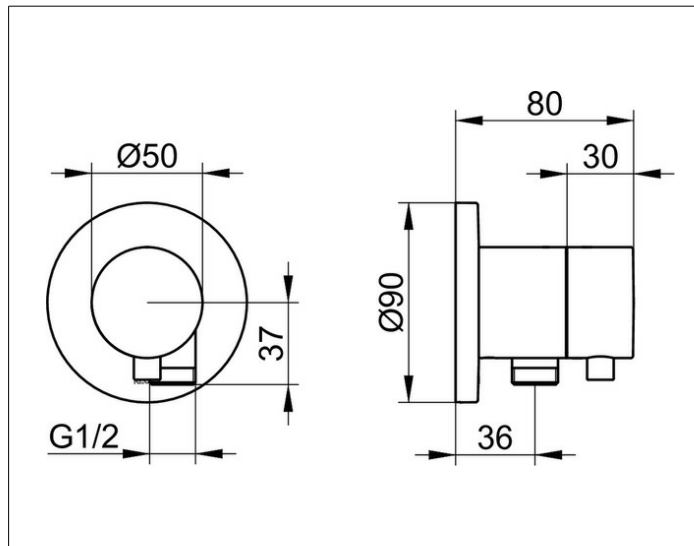

IXMO

59556011101 2-way diverter valve with wall outlet for shower hose DN 15

PRODUCT

DRAWING

PRODUCT ATTRIBUTES

Set complete with:
handle, casing, rosette (round) and diverter valve,
inherently safe against backflow,
suitable for rough part no. 59556 000170

SURFACE

chrome-plated

DIMENSION

IXMO Comfort, rund

SPECIFICATIONS

KEUCO IXMO 2-way diverter valve
with wall outlet for shower hose DN 15, 59556011101
chrome-plated 2-way diverter valve,
IXMO Comfort lever with round rosette,
freely positionable, with backflow preventer,
installation depth 80 - 110 mm,
with adjustment facilities whilst assembling,
for handle and rosette,
with hose connection G1/2 inch,
rosette diameter 90 mm, 10 mm thick,
total depth 80 mm,
set complete with:
handle, sleeve, rosette (round) and diverter valve,
suitable for rough part no. 59556000170