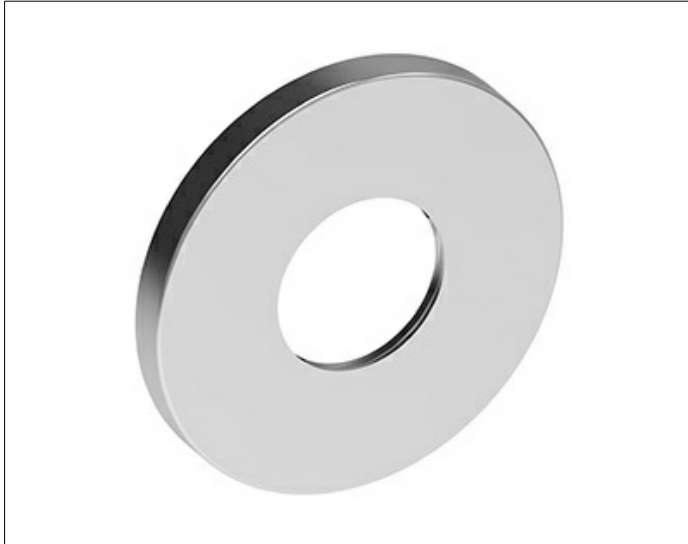

IXMO

59556030091 Decorative disc

PRODUCT

DRAWING

PRODUCT ATTRIBUTES

for stop and diverter valves/IXMO_solo thermostatic mixer
105 mm, round, brass,
for installation between tiles and finish set

SURFACE

brushed bronze

DIMENSION

D: 105 mm