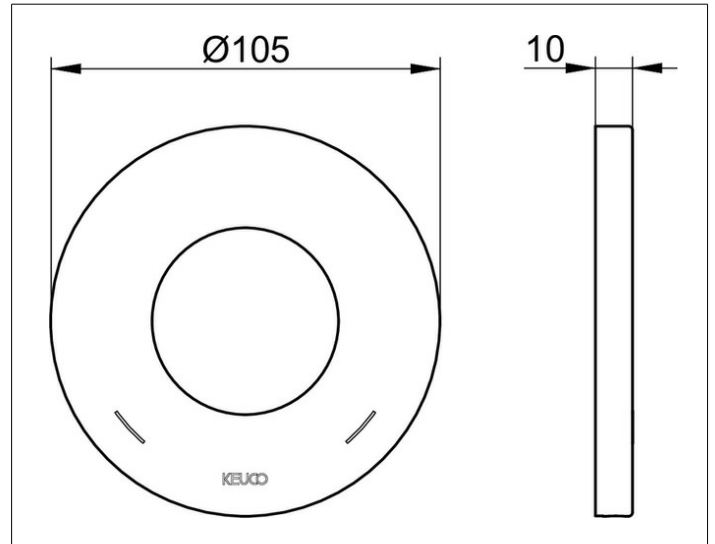

IXMO

59556030091 Decorative disc

PRODUCT

DRAWING

PRODUCT ATTRIBUTES

for stop and diverter valves/IXMO_solo thermostatic mixer
105 mm, round, brass,
for installation between tiles and finish set

SURFACE

brushed bronze

DIMENSION

D: 105 mm