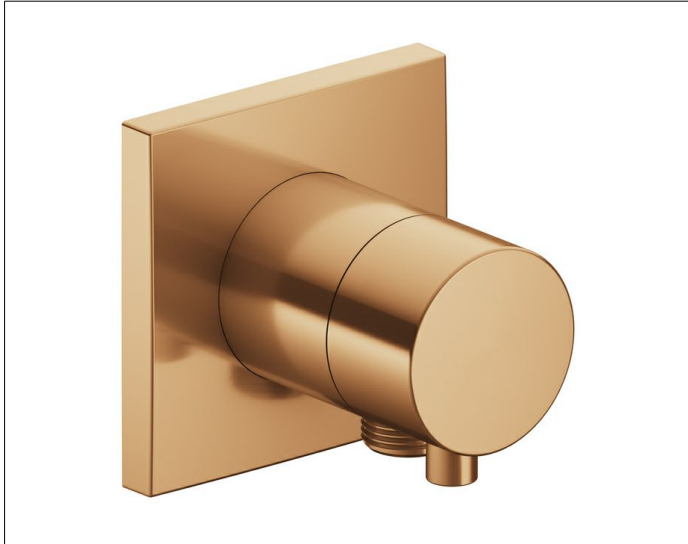

IXMO

59556031102 2-way diverter valve with wall outlet for shower hose DN 15

PRODUCT

DRAWING

PRODUCT ATTRIBUTES

Set complete with:
 handle, casing, rosette (square) and diverter valve,
 intrinsically safe against backflow,
 suitable for rough part no. 59556 000170

SURFACE

brushed bronze

DIMENSION

IXMO Comfort, eckig