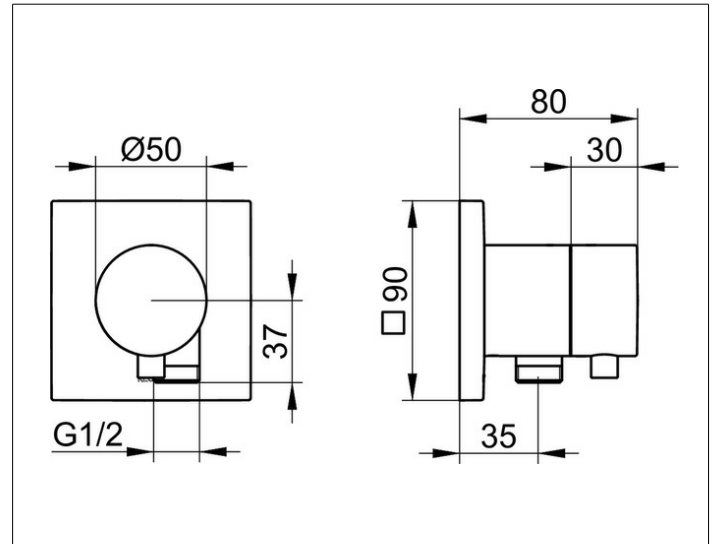

IXMO

59556031102 2-way diverter valve with wall outlet for shower hose DN 15

PRODUCT

DRAWING

PRODUCT ATTRIBUTES

Set complete with:
 handle, casing, rosette (square) and diverter valve,
 intrinsically safe against backflow,
 suitable for rough part no. 59556 000170

SURFACE

brushed bronze

DIMENSION

IXMO Comfort, eckig