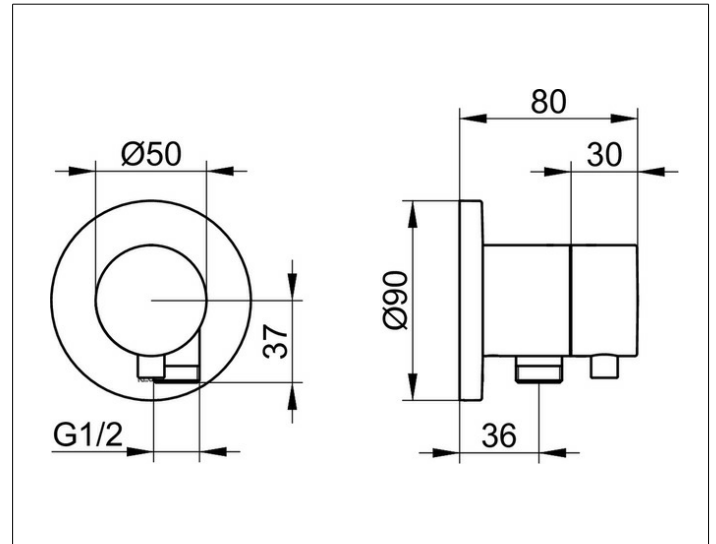

IXMO

59556131101 2-way diverter valve with wall outlet for shower hose DN 15

PRODUCT

DRAWING

PRODUCT ATTRIBUTES

Set complete with:
 handle, casing, rosette (round) and diverter valve,
 intrinsically safe against backflow,
 suitable for rough part no. 59556 000170

SURFACE

brushed black chrome

DIMENSION

IXMO Comfort, rund