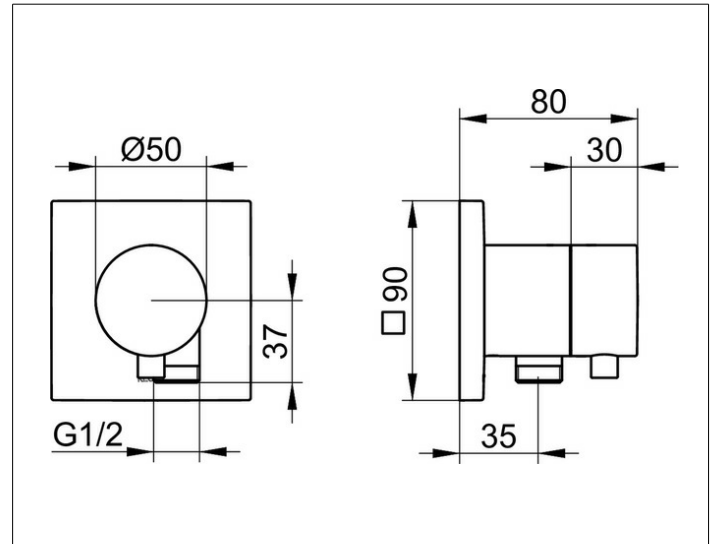

IXMO

59556131102 2-way diverter valve with wall outlet for shower hose DN 15

PRODUCT

DRAWING

PRODUCT ATTRIBUTES

Set complete with:
 handle, casing, rosette (square) and diverter valve,
 intrinsically safe against backflow,
 suitable for rough part no. 59556 000170

SURFACE

brushed black chrome

DIMENSION

IXMO Comfort, eckig