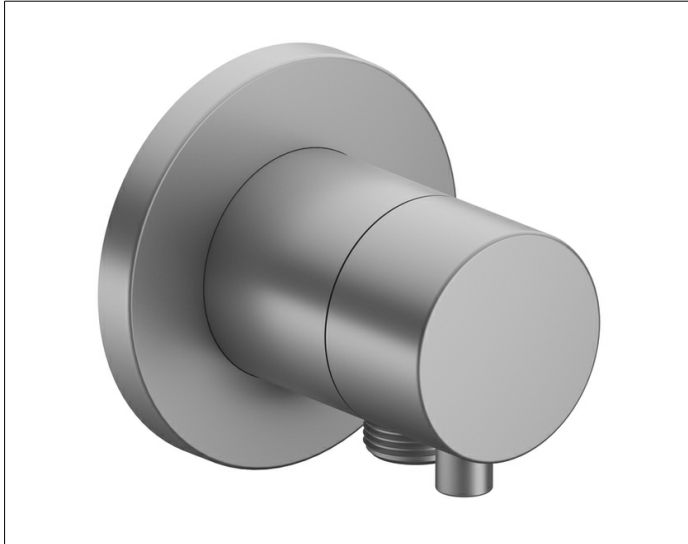

IXMO

59556171101 2-way diverter valve with wall outlet for shower hose DN 15

PRODUCT

DRAWING

PRODUCT ATTRIBUTES

Set complete with:
 handle, casing, rosette (round) and diverter valve,
 intrinsically safe against backflow,
 suitable for rough part no. 59556 000170

SURFACE

aluminium finish

DIMENSION

IXMO Comfort, rund