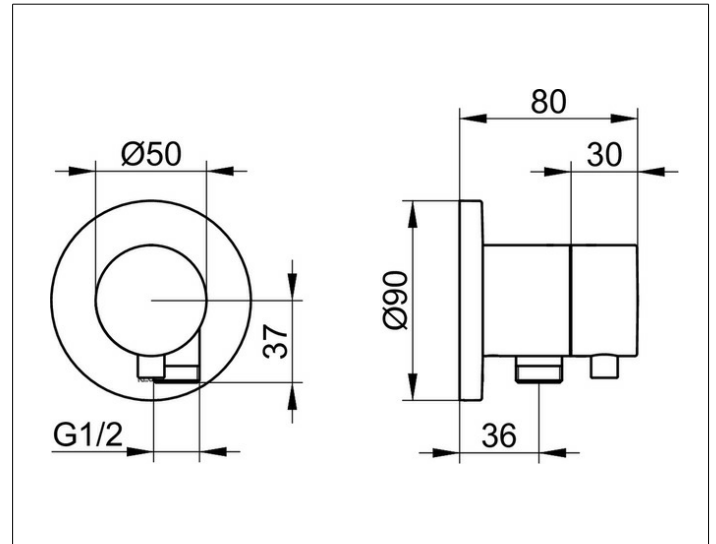

IXMO

59556171101 2-way diverter valve with wall outlet for shower hose DN 15

PRODUCT

DRAWING

PRODUCT ATTRIBUTES

Set complete with:
 handle, casing, rosette (round) and diverter valve,
 intrinsically safe against backflow,
 suitable for rough part no. 59556 000170

SURFACE

aluminium finish

DIMENSION

IXMO Comfort, rund