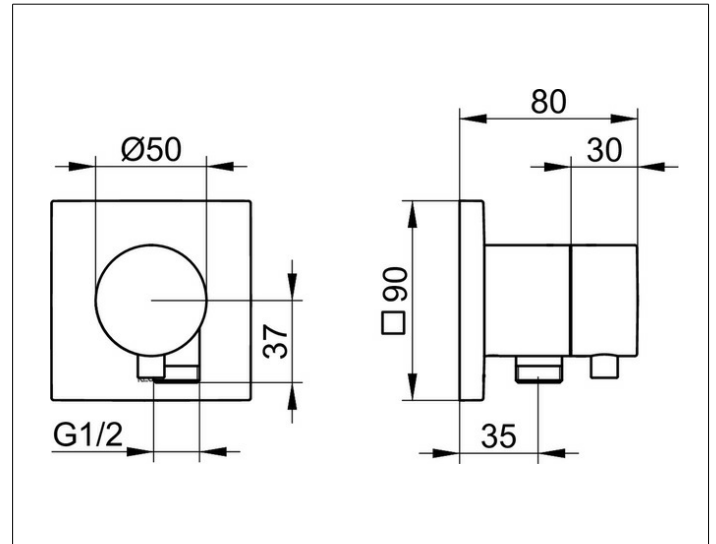

**IXMO**

**59556171102 2-way diverter valve with wall outlet for shower hose DN 15**

**PRODUCT**

**DRAWING**

**PRODUCT ATTRIBUTES**

Set complete with:  
 handle, casing, rosette (square) and diverter valve,  
 intrinsically safe against backflow,  
 suitable for rough part no. 59556 000170

**SURFACE**

aluminium finish

**DIMENSION**

IXMO Comfort, eckig