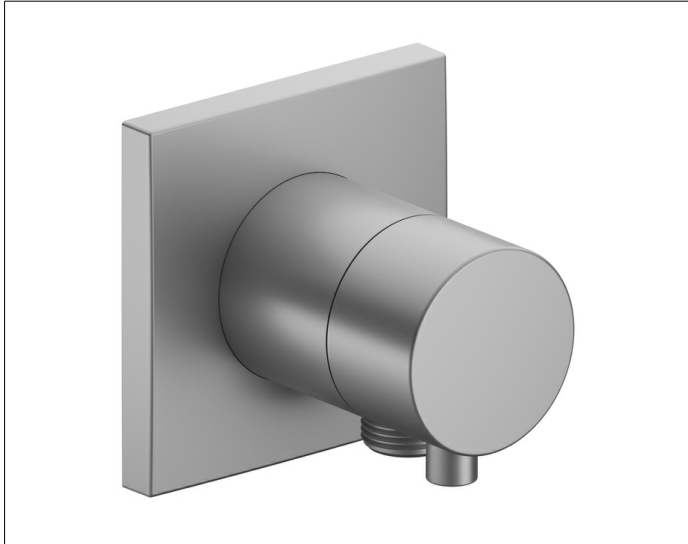

**IXMO**

**59556171102 2-way diverter valve with wall outlet for shower hose DN 15**

**PRODUCT**

**DRAWING**

**PRODUCT ATTRIBUTES**

Set complete with:  
 handle, casing, rosette (square) and diverter valve,  
 intrinsically safe against backflow,  
 suitable for rough part no. 59556 000170

**SURFACE**

aluminium finish

**DIMENSION**

IXMO Comfort, eckig