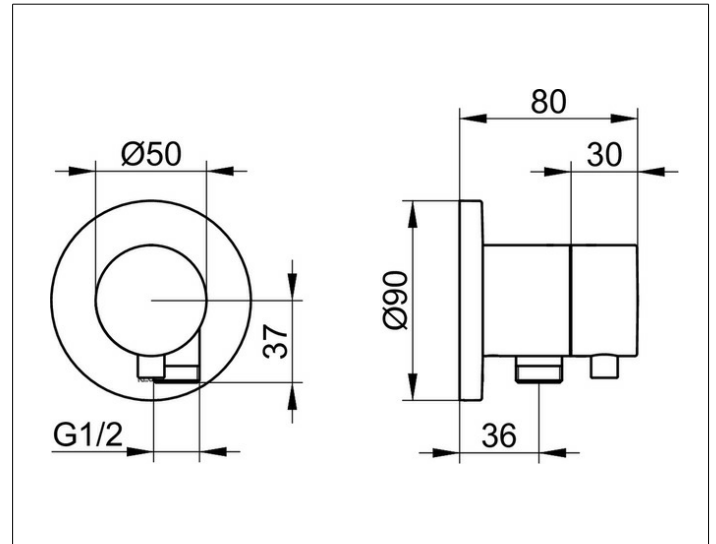

**IXMO**

**59556371101 2-way diverter valve with wall outlet for shower hose DN 15**

**PRODUCT**

**DRAWING**

**PRODUCT ATTRIBUTES**

Set complete with:  
 handle, casing, rosette (round) and diverter valve,  
 intrinsically safe against backflow,  
 suitable for rough part no. 59556 000170

**SURFACE**

black matt

**DIMENSION**

IXMO Comfort, rund