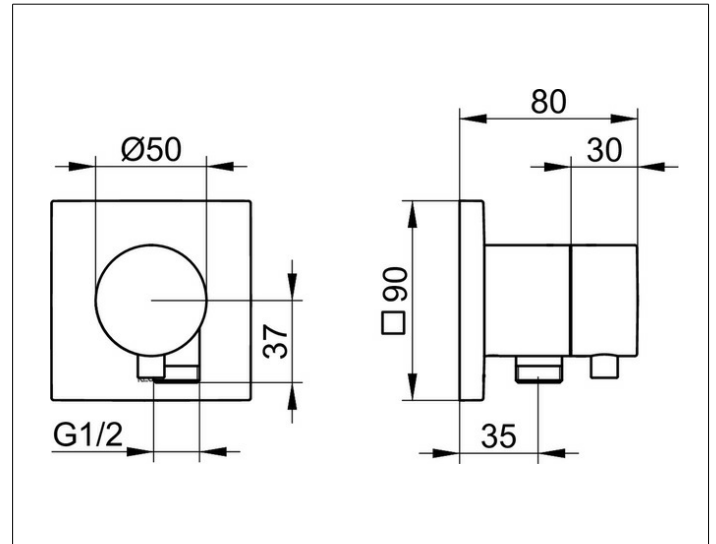

IXMO

59556371102 2-way diverter valve with wall outlet for shower hose DN 15

PRODUCT

DRAWING

PRODUCT ATTRIBUTES

Set complete with:
 handle, casing, rosette (square) and diverter valve,
 intrinsically safe against backflow,
 suitable for rough part no. 59556 000170

SURFACE

black matt

DIMENSION

IXMO Comfort, eckig