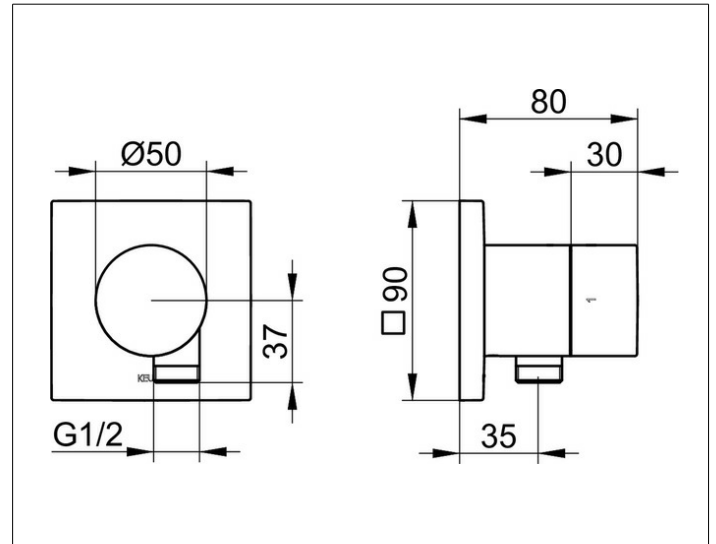

IXMO

59557370102 2-way diverter valve with wall outlet for shower hose DN 15

PRODUCT

DRAWING

PRODUCT ATTRIBUTES

Set complete with:
 handle, casing, rosette (square) and stop and diverter valve
 intrinsically safe against backflow,
 suitable for rough part no. 59556 000170

SURFACE

black matt

DIMENSION

IXMO Pure, eckig