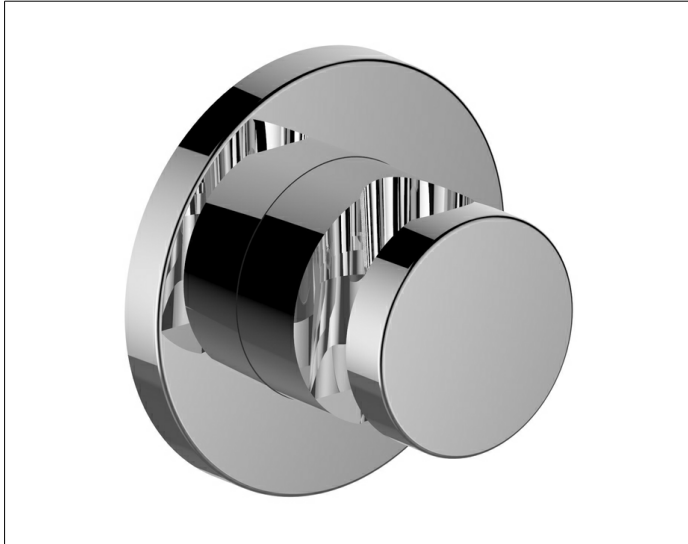

IXMO

59591050001 Wall bracket for hand shower

PRODUCT

DRAWING

PRODUCT ATTRIBUTES

for shower hoses with fitted conical end brackets,
with round decorative disc, may be used on the left or right

SURFACE

brushed nickel