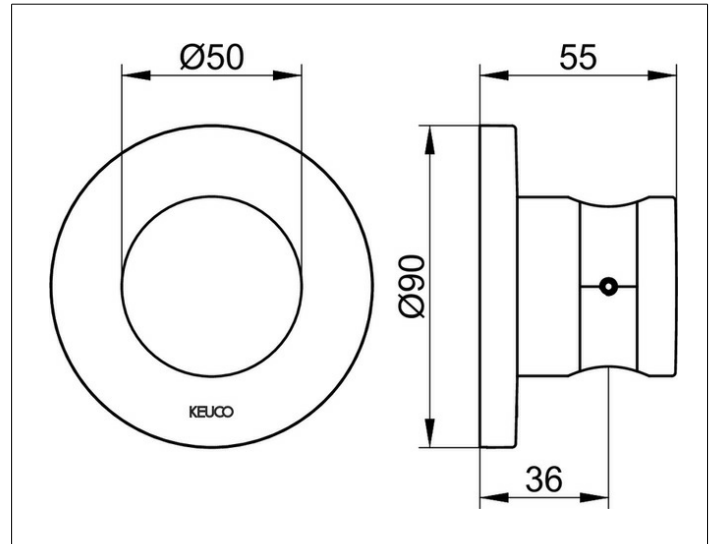

IXMO

59591050001 Wall bracket for hand shower

PRODUCT

DRAWING

PRODUCT ATTRIBUTES

for shower hoses with fitted conical end brackets,
with round decorative disc, may be used on the left or right

SURFACE

brushed nickel