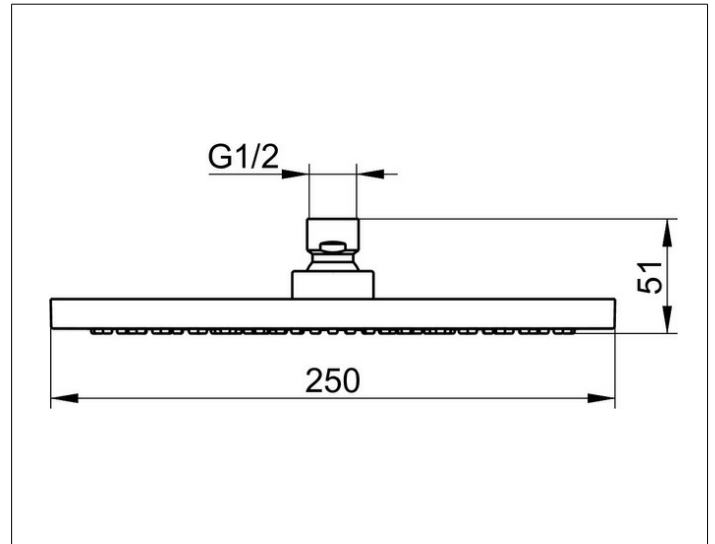

Shower and shower accessories
59886010201 Head shower

PRODUCT

DRAWING

PRODUCT ATTRIBUTES

round, restricted flow rate 15 l/min.

SURFACE

chrome-plated

DIMENSION

250 mm