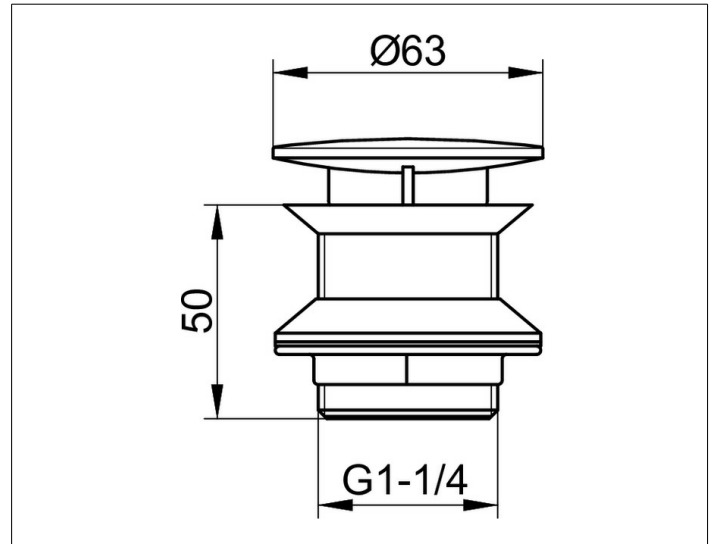

Generic fittings

59904050000 Basin waste

PRODUCT

DRAWING

PRODUCT ATTRIBUTES

1 1/4 inch x 60 x 50 mm
unslotted freeflow waste with button cover
in chrome/ABS plastic

SURFACE

brushed nickel