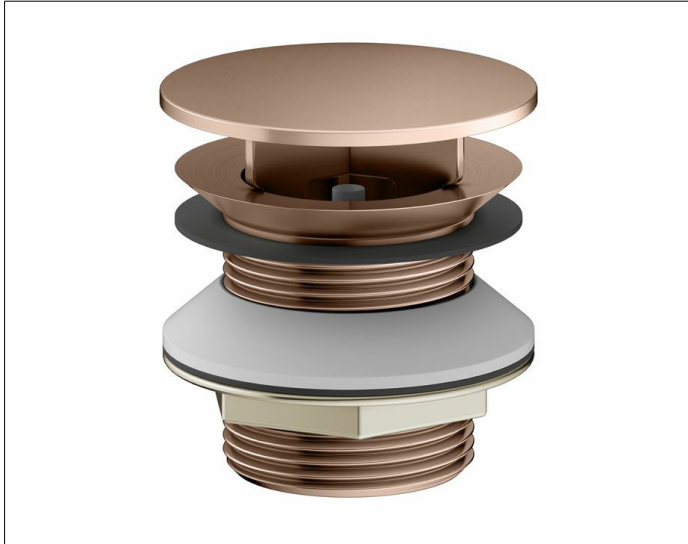

**Generic fittings**

**59904290000 Basin waste**

**PRODUCT**

**DRAWING**

**PRODUCT ATTRIBUTES**

1 1/4 inch x 60 x 50 mm  
unslotted freeflow waste with button cover  
in chrome/ABS plastic

**SURFACE**

brushed red gold