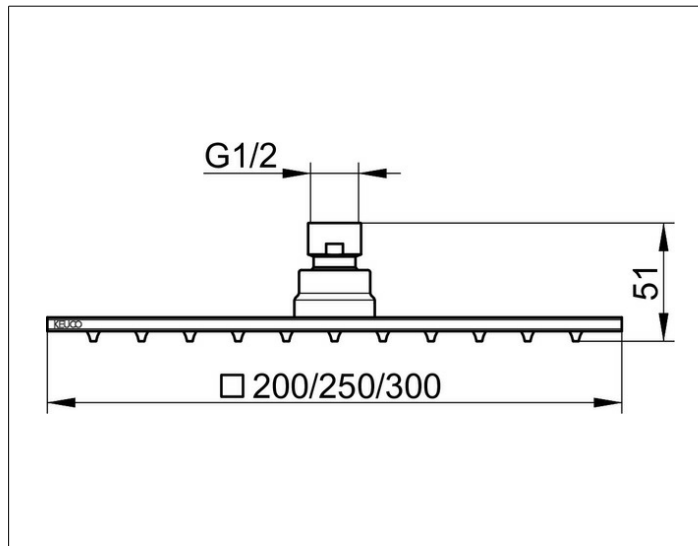

Shower and shower accessories
59986010202 Head shower

PRODUCT

DRAWING

PRODUCT ATTRIBUTES

square, restricted flow rate 15 l/min.

SURFACE

chrome-finish (polished stainless steel)

DIMENSION

250 x 250 mm

SPECIFICATIONS

KEUCO head shower square 59986010202, polished stainless steel (chrom finish), square, 250 mm x 250 mm, total thickness 6,5 mm, G 1/2 inch, with ball joint, restricted flow rate 15 l/min