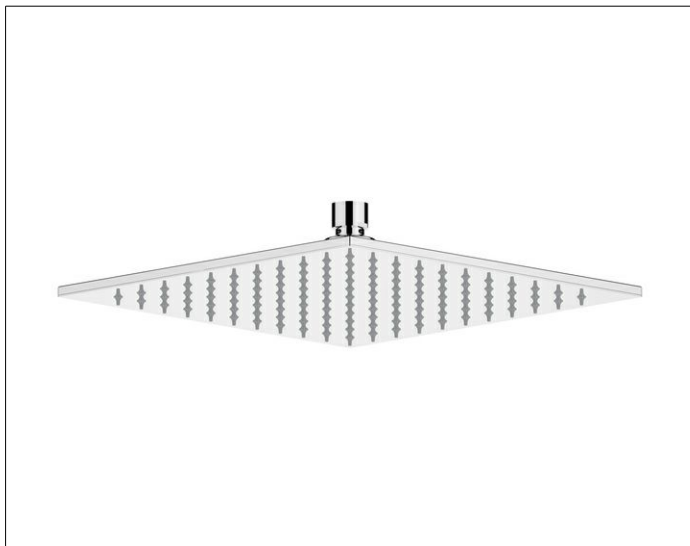

Shower and shower accessories
59986010202 Head shower

PRODUCT

DRAWING

PRODUCT ATTRIBUTES

square, restricted flow rate 15 l/min.

SURFACE

chrome-finish (polished stainless steel)

DIMENSION

250 x 250 mm

SPECIFICATIONS

KEUCO head shower square 59986010202, polished stainless steel (chrom finish), square, 250 mm x 250 mm, total thickness 6,5 mm, G 1/2 inch, with ball joint, restricted flow rate 15 l/min